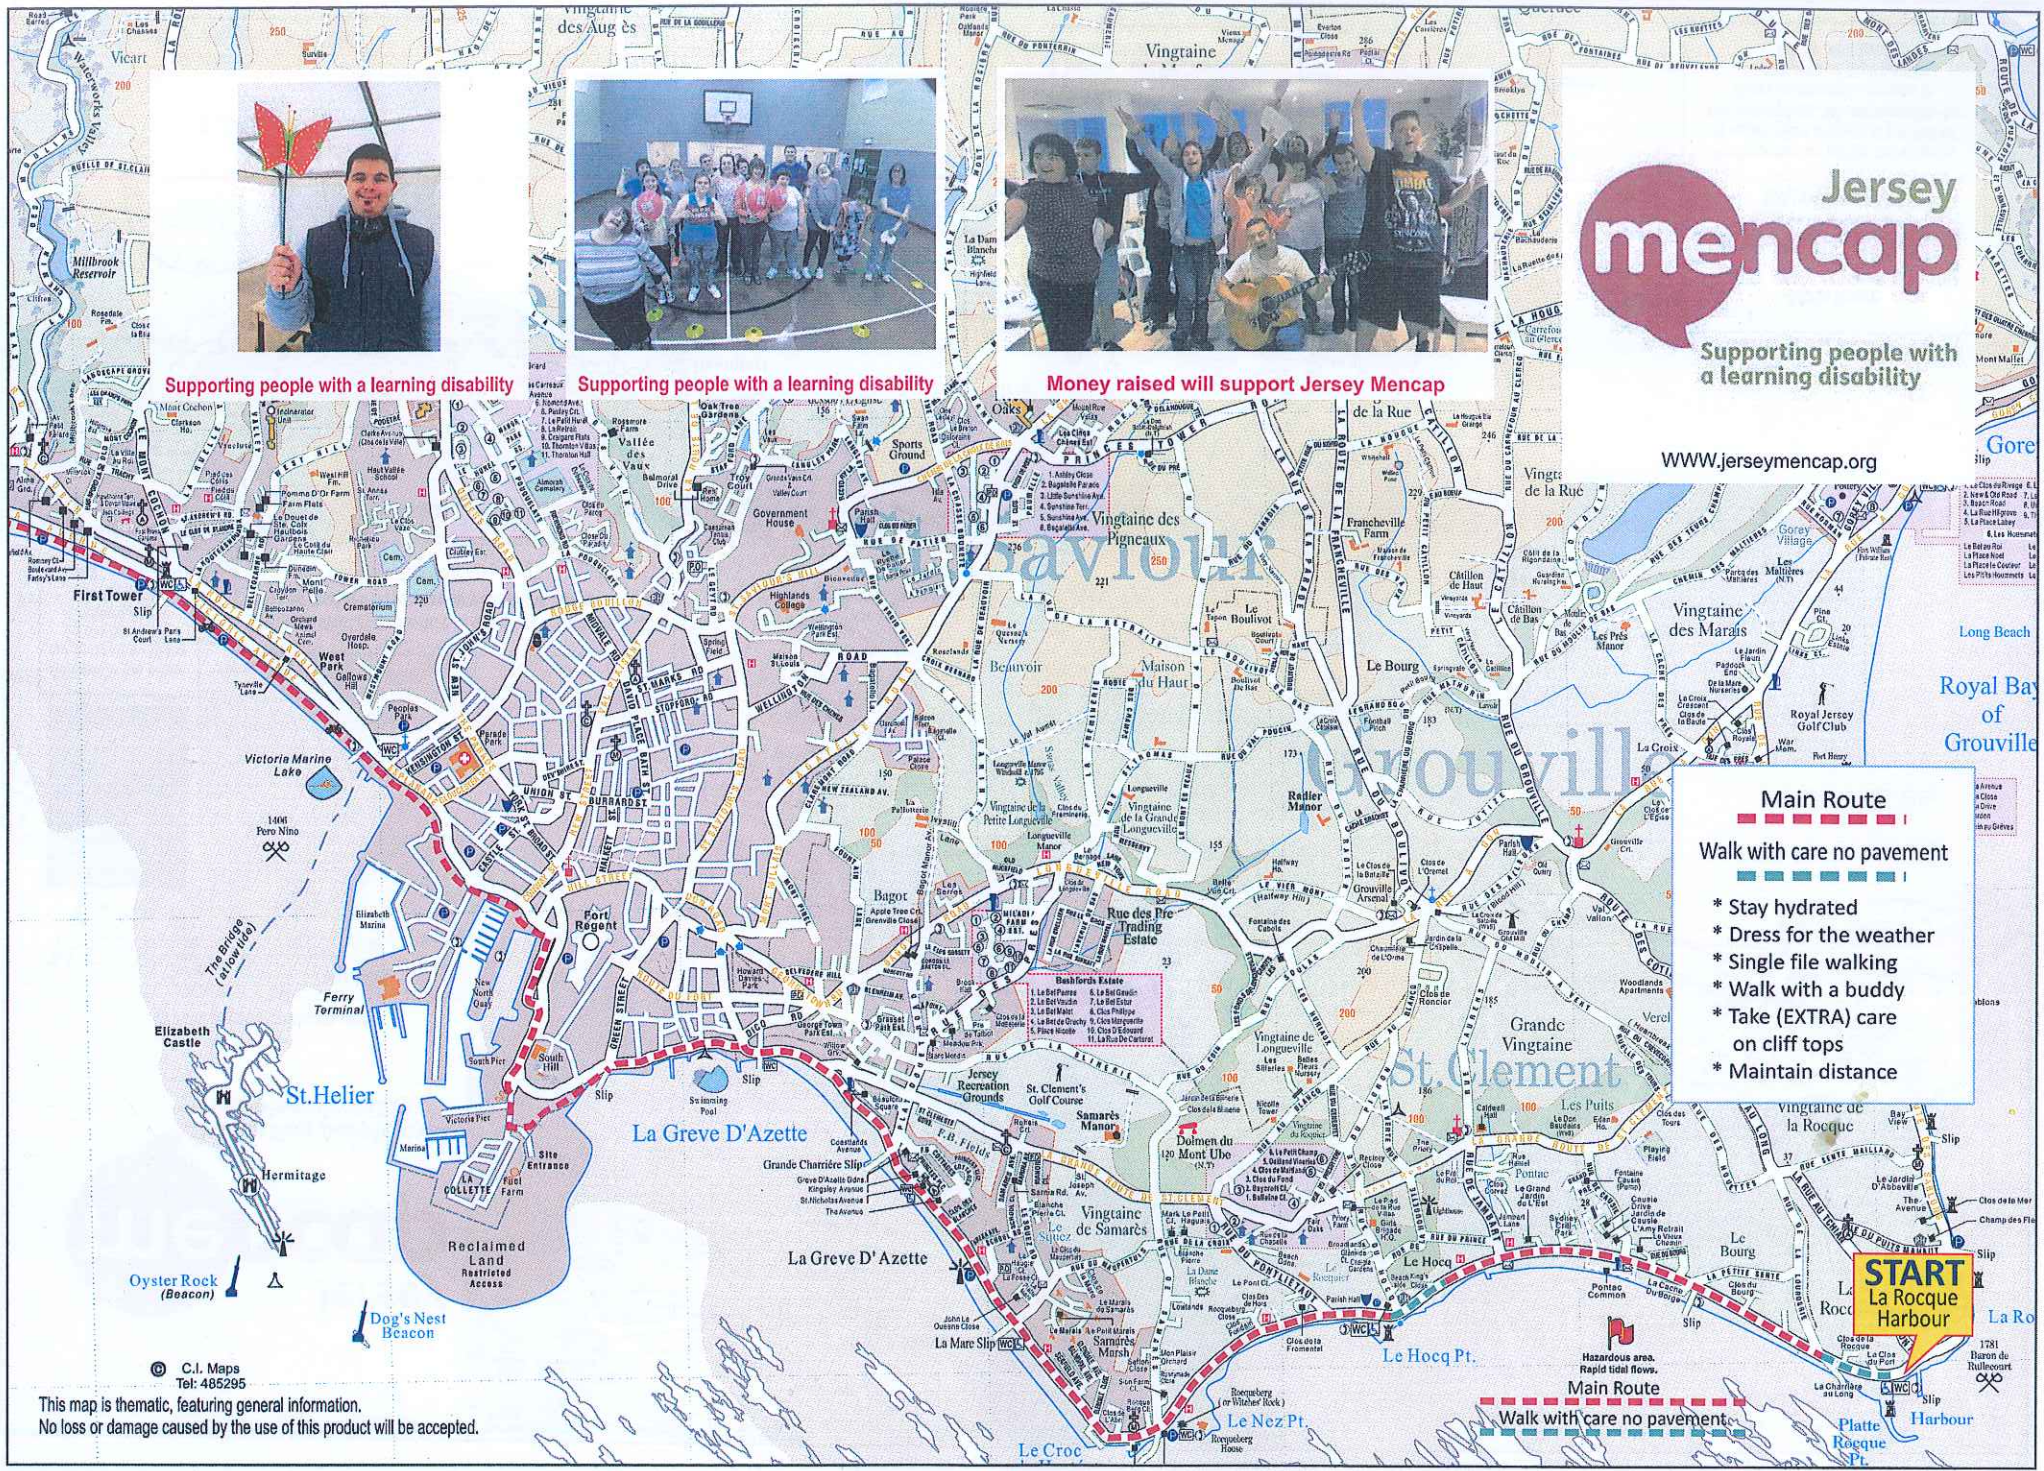

Supporting people with a learning disability

Supporting people with a learning disability

Money raised will support Jersey Mencap

Supporting people with a learning disability

WWW.jerseymencap.org

- Main Route**
- Walk with care no pavement
- \* Stay hydrated
  - \* Dress for the weather
  - \* Single file walking
  - \* Walk with a buddy
  - \* Take (EXTRA) care on cliff tops
  - \* Maintain distance

**START**  
La Rocque  
Harbour

© C.I. Maps  
Tel: 485295  
This map is thematic, featuring general information.  
No loss or damage caused by the use of this product will be accepted.